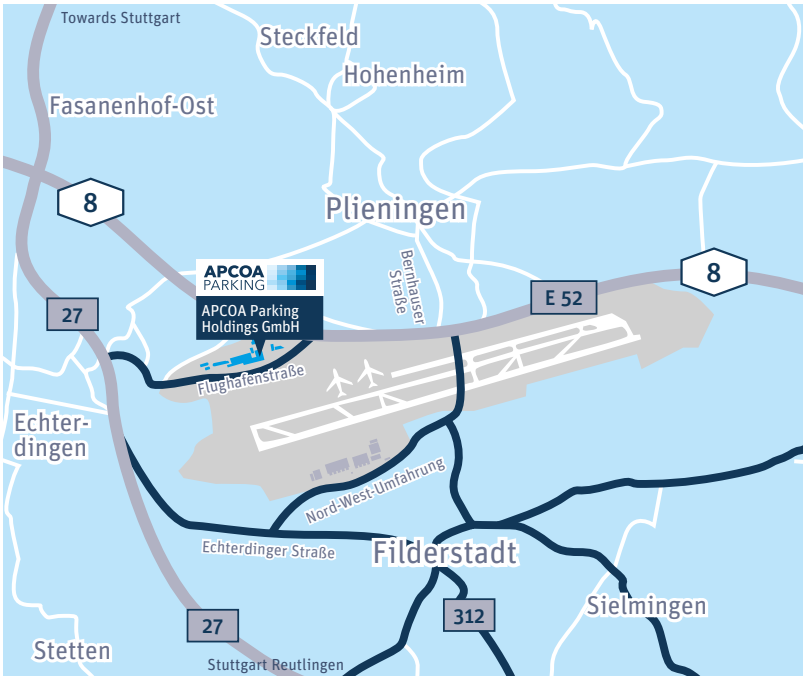

WE ARE LOOKING FOWARD TO WELCOMING YOU

APCOA PARKING Holdings GmbH
Flughafenstraße 34

70629 Stuttgart-Flughafen
Tel. +49 711 94791-100

1. **i** Our visitor parking spaces are located at the **P4** and **P5** parking garage. From that point on, there will be signs that lead to our offices on the 6th floor.